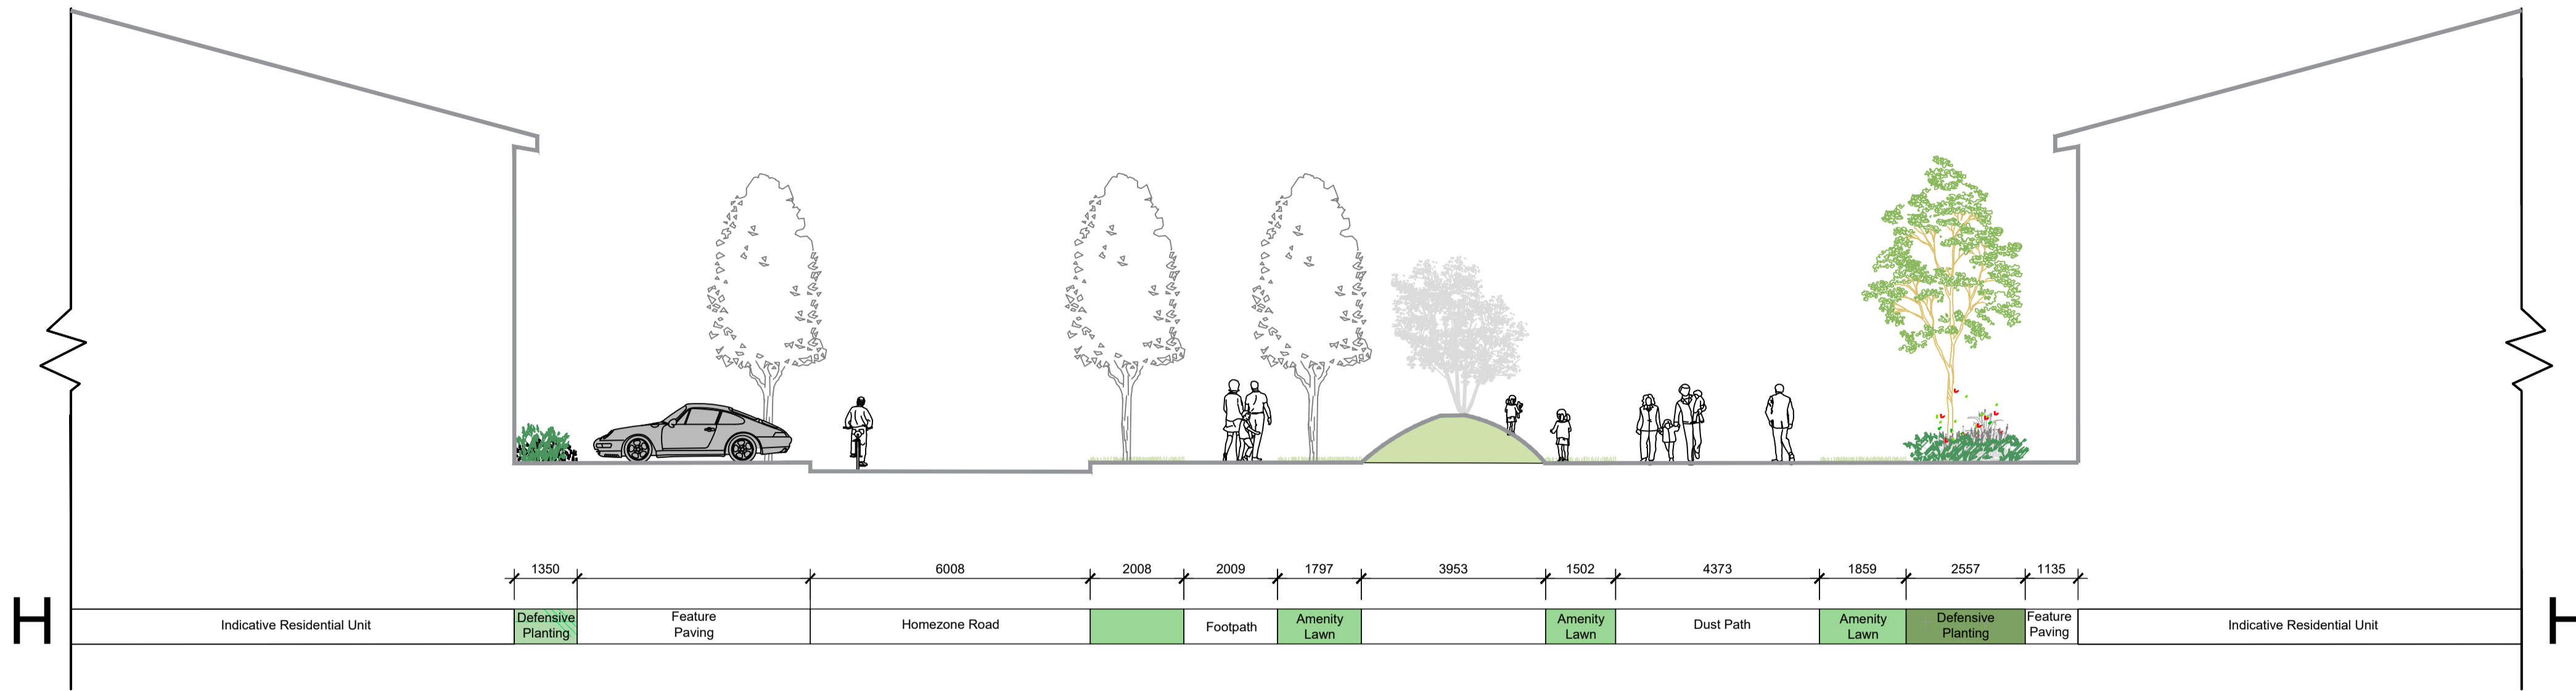

Section H-H' sc.1:100

Section Location Plan - sc. 1:2500

Section G-G' sc.1:100

Section I-I' sc.1:100

REV	DATE	BY	CHECKED	DESCRIPTION
H	30/08/2022	PL	RMD	Site Layout Update / Engineer Overlay
G	19/08/2022	PL	RMD	Site Layout Update / Lighting
F	12/08/2022	PL	RMD	Site Layout Update / Lighting
E	07/12/2021	PL	RMD	Planning
D	27/10/2021	PL	RMD	Pre Planning
C	12/10/2021	PL	RMD	Pre Planning
B	29/07/2021	PL	RMD	Pre Planning
A	27/07/2021	PL	RMD	Landscape Draft - Pre Planning

Project Title: **Moygaddy Castle SHD, Maynooth, Co. Meath**

Client:	Sky Castle	Dwg No.	DWG 3.3
Drawing Title:	Open Space Sections	Scale	Varies
Job No.	1607	Date	30/08/2022

RMDA
LANDSCAPE ARCHITECTS + CONSULTANTS