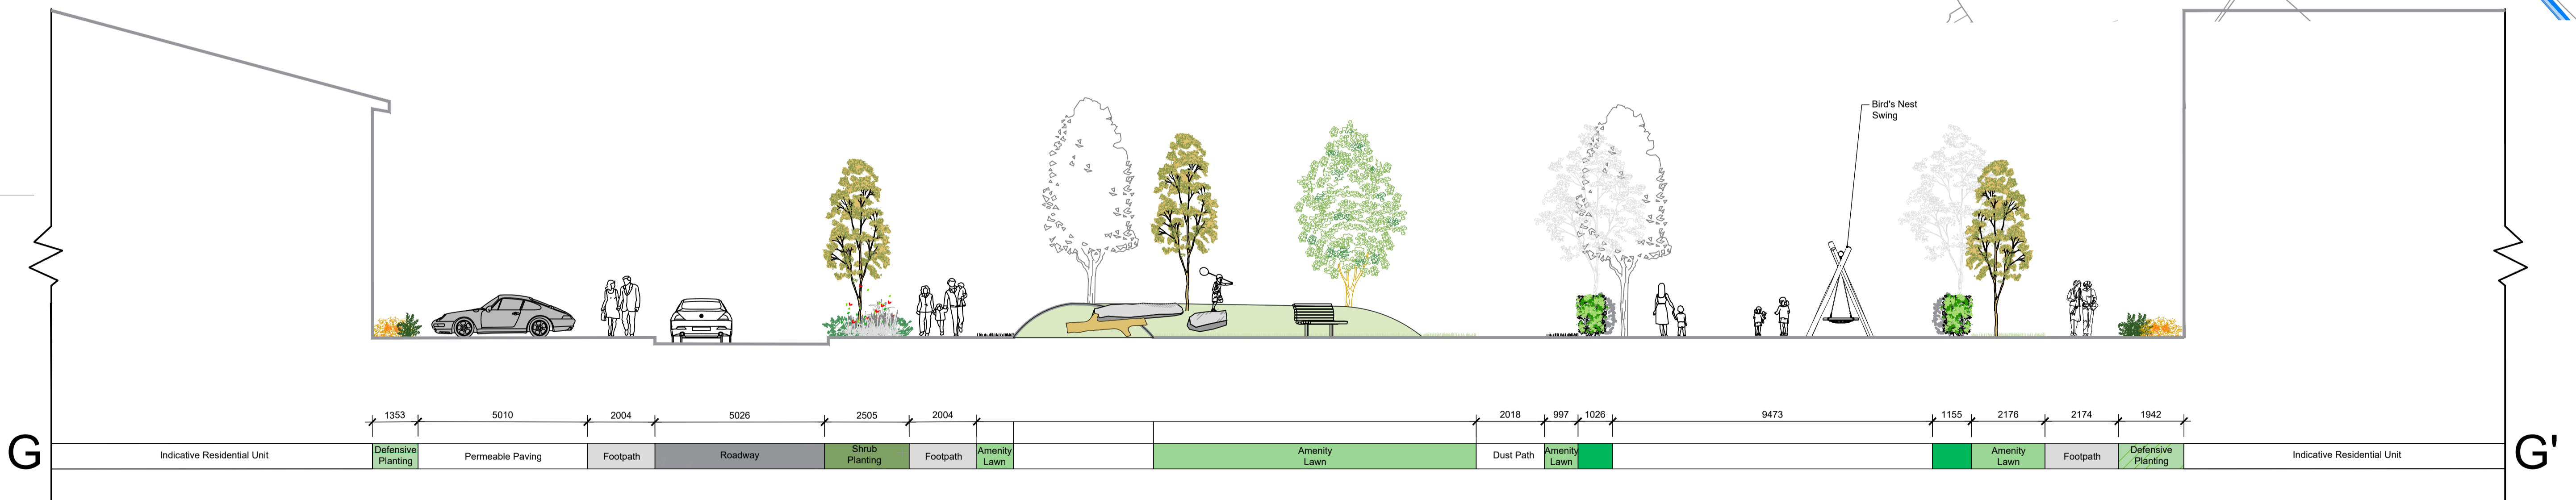

Section H-H' sc.1:100

Section Location Plan - sc. 1:2500

Section G-G' sc.1:100

Section I-I' sc.1:100

REV	DATE	BY	CHECKED	DESCRIPTION
H	30/08/2022	PL	RMD	Site Layout Update / Engineer Overlay
G	19/08/2022	PL	RMD	Site Layout Update / Lighting
F	12/08/2022	PL	RMD	Site Layout Update / Lighting
E	07/12/2021	PL	RMD	Planning
D	27/10/2021	PL	RMD	Pre Planning
C	12/10/2021	PL	RMD	Pre Planning
B	29/07/2021	PL	RMD	Pre Planning
A	27/07/2021	PL	RMD	Landscape Draft - Pre Planning

Project Title: **Moygaddy Castle SHD, Maynooth, Co. Meath**

Client:	Sky Castle	Dwg No.	DWG 3.3
Drawing Title:	Open Space Sections	Scale	Varies
Job No.	1607	Date	30/08/2022

RMDA
LANDSCAPE ARCHITECTS + CONSULTANTS