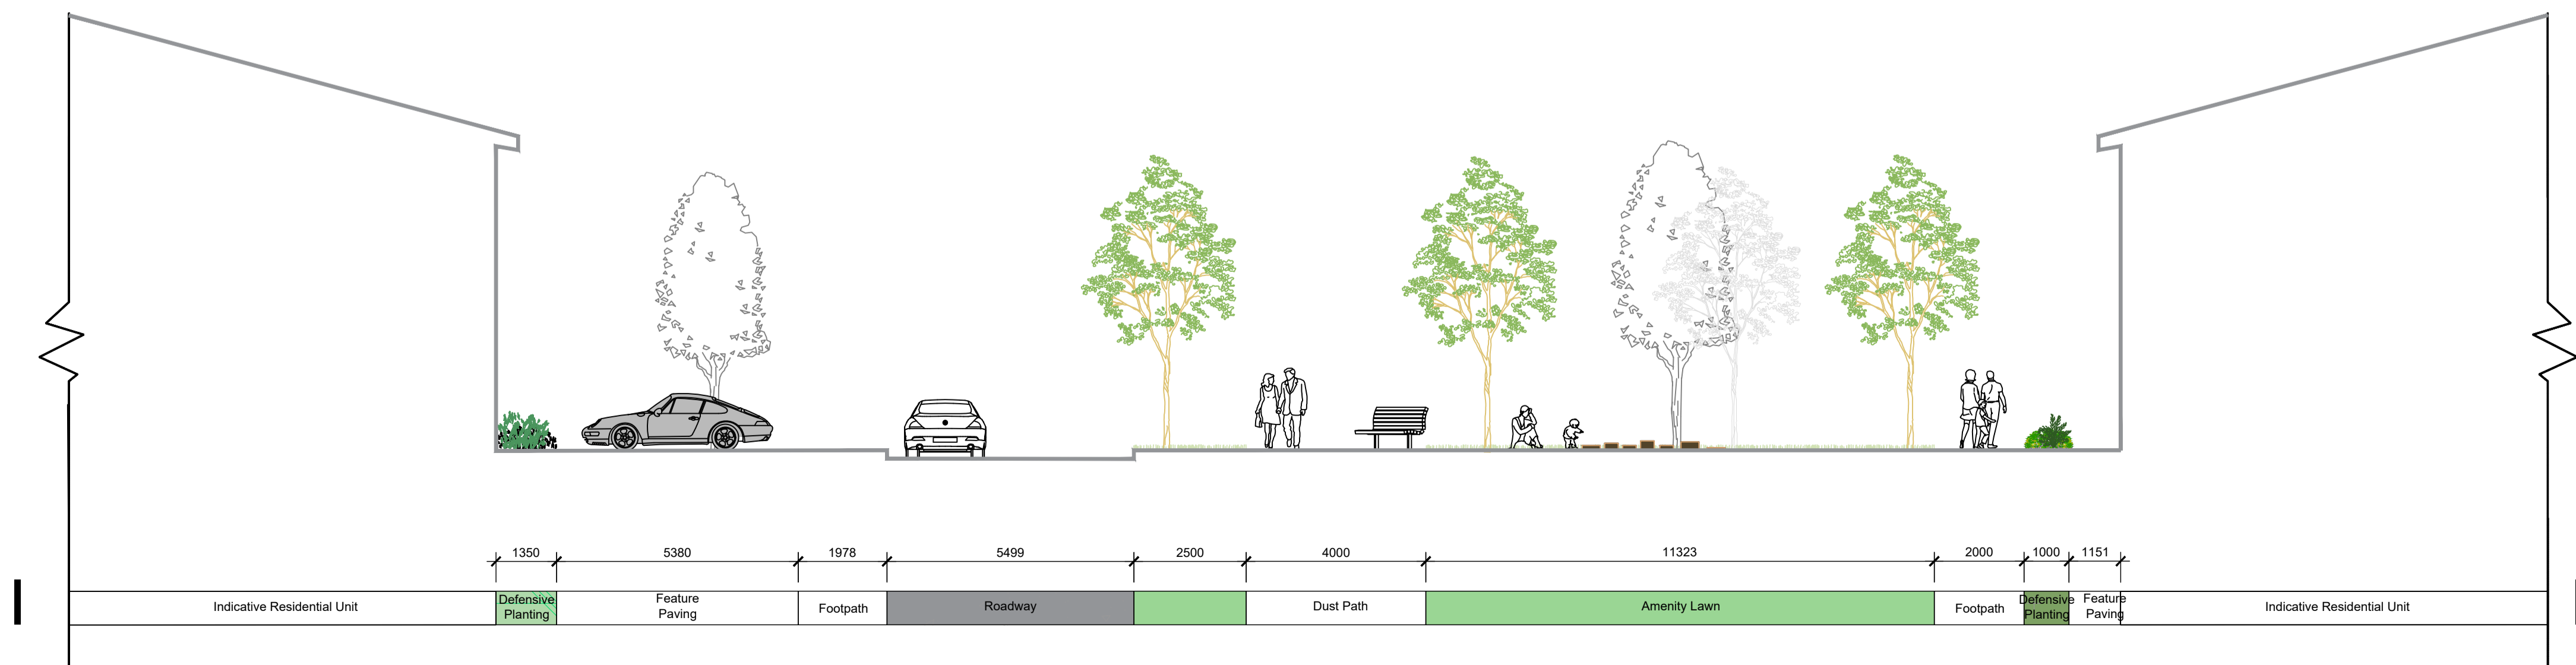

Section H-H' sc.1:100

Section Location Plan - sc. 1:2500

Section G-G' sc.1:100

Section I-I' sc.1:100

REV	DATE	BY	CHECKED	DESCRIPTION
H	30/08/2022	PL	RMD	Site Layout Update / Engineer Overlay
G	19/08/2022	PL	RMD	Site Layout Update / Lighting
F	12/08/2022	PL	RMD	Site Layout Update / Lighting
E	07/12/2021	PL	RMD	Planning
D	27/10/2021	PL	RMD	Pre Planning
C	12/10/2021	PL	RMD	Pre Planning
B	29/07/2021	PL	RMD	Pre Planning
A	27/07/2021	PL	RMD	Landscape Draft - Pre Planning

Project Title: **Moygaddy Castle SHD, Maynooth, Co. Meath**

Client:	Sky Castle	Dwg No.	DWG 3.3
Drawing Title:	Open Space Sections	Scale	Varies
Job No.	1607	Date	30/08/2022

RMDA
LANDSCAPE ARCHITECTS + CONSULTANTS